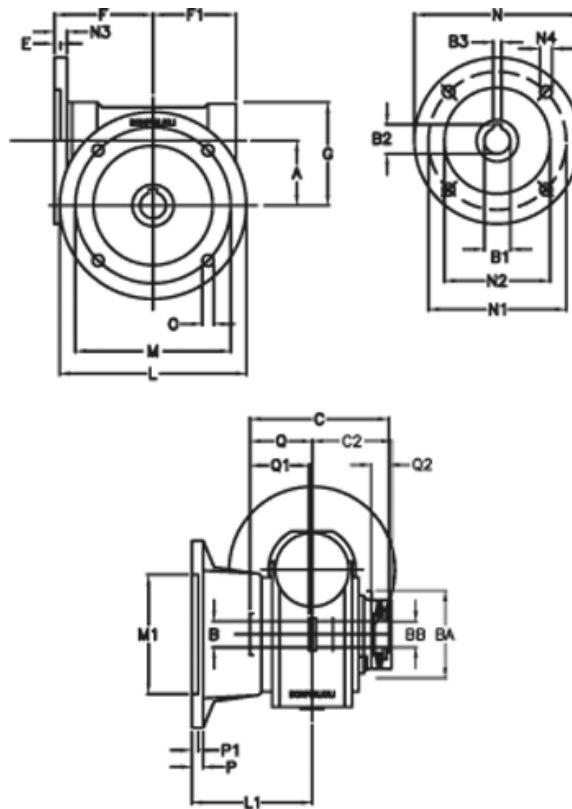

Article number: 390204401442716

Description: Worm Gear with Torque Limiter  
VF 44-L1-F-14-P71B5

## Measures

a = 44.60	C2 = 48	m = 87	P = 9
B = 18	Description = VF 44F-xx-71B5	M1 = 60	P1 = 7
B1 E7 = 14	E = 2.0	N = 160	Q = 32.0
B2 = 16.3	F = 65	N1 = 130	Q1 = 32
B3 H9 = 5	F1 = 54	N2 = 110	Q2 = 12
BA = 40	g = 71	N3 = 10.5	
BB H7 = 11	L = 110	N4 = 9.5	
C = 79	L1 = 60.5	O = 8.5	